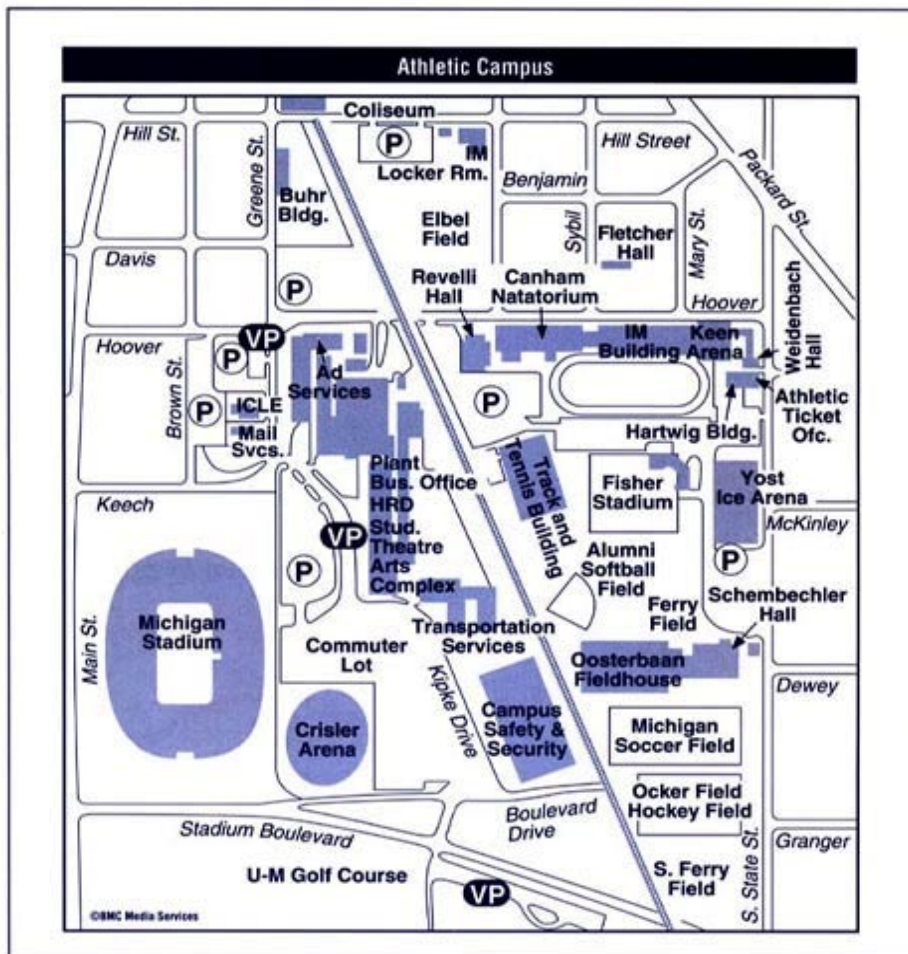

# University of Michigan Athletic Campus & Facility Maps

**From Detroit Metro Airport and points east:** Take I-94 west to State Street (exit 177). Turn right. Travel north approximately 2 1/4 miles through two stoplights. Turn left just past Yost Ice Arena into parking lot. Cliff Keen Arena is located at the north end of the parking lot, between the Intramural Sports Building and Weidenbach Hall, on the corner of Hoover and State Streets.

**From Chicago and points west:** Take I-94 east to State Street (exit 177). Turn left. Travel north approximately 2 1/4 miles through three stoplights. Turn left just past Yost Ice Arena into parking lot. Cliff Keen Arena is located at the north end of the parking lot, between the Intramural Sports Building and Weidenbach Hall, on the corner of Hoover and State Streets.

**From Toledo and points south:** Take U.S. 23 north to I-94 west. Follow directions from Detroit Metro Airport.

**From Flint and points north:** Take U.S. 23 south to I-94 west. Follow directions from Detroit Metro Airport.