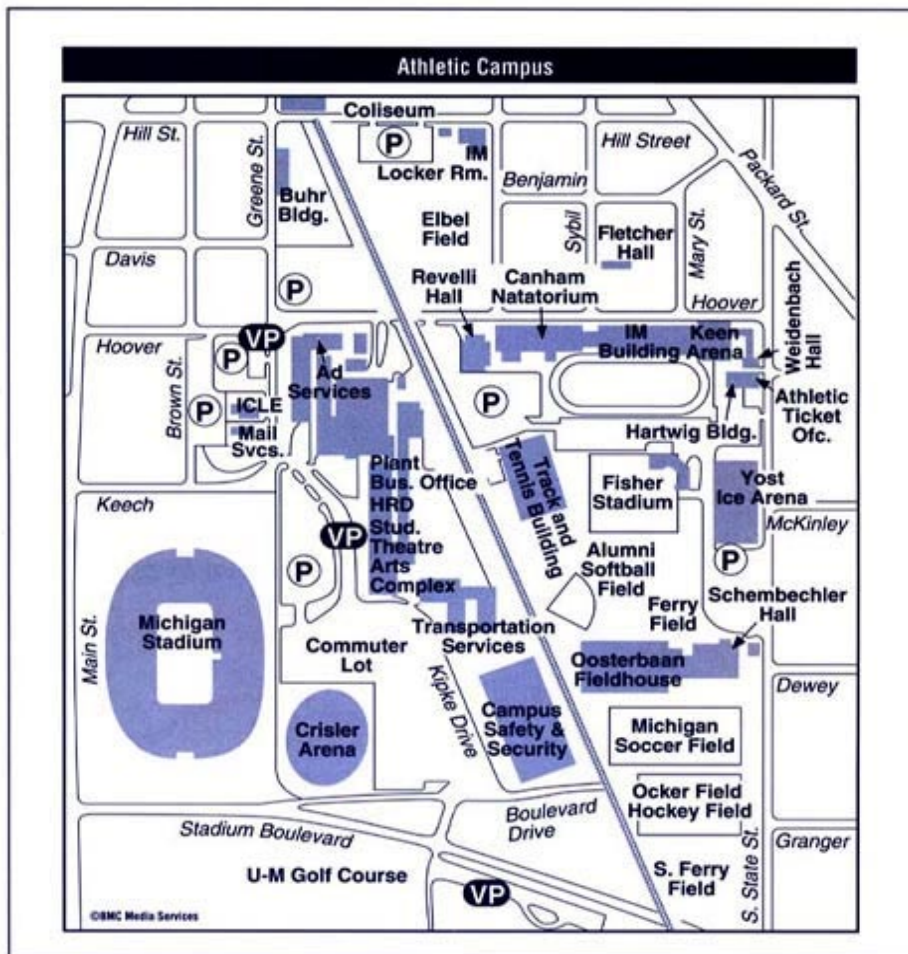

University of Michigan Athletic Campus & Facility Maps

From Detroit Metro Airport and points east: Take I-94 west to State Street (exit 177). Turn right. Travel north approximately 2 1/4 miles through two stoplights. Turn left just past Yost Ice Arena into parking lot. Cliff Keen Arena is located at the north end of the parking lot, between the Intramural Sports Building and Weidenbach Hall, on the corner of Hoover and State Streets.

From Chicago and points west: Take I-94 east to State Street (exit 177). Turn left. Travel north approximately 2 1/4 miles through three stoplights. Turn left just past Yost Ice Arena into parking lot. Cliff Keen Arena is located at the north end of the parking lot, between the Intramural Sports Building and Weidenbach Hall, on the corner of Hoover and State Streets.

From Toledo and points south: Take U.S. 23 north to I-94 west. Follow directions from Detroit Metro Airport.

From Flint and points north: Take U.S. 23 south to I-94 west. Follow directions from Detroit Metro Airport.